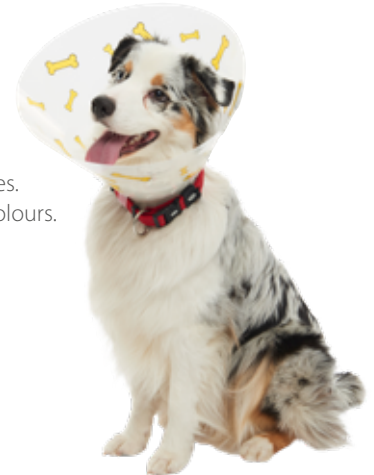

BUSTER Design Collar Bones

Make the sending home of the animal more fun with the new BUSTER Design Collar with printed bones. Watch the surprise and happiness of your clients when the dog wears printed collar in eye-catching colours.

- Quick BUSTER Clic Fastening system
- Color-coded according to size
- Full body protection
- Multiple adjustment points for proper fit
- 7 sizes available