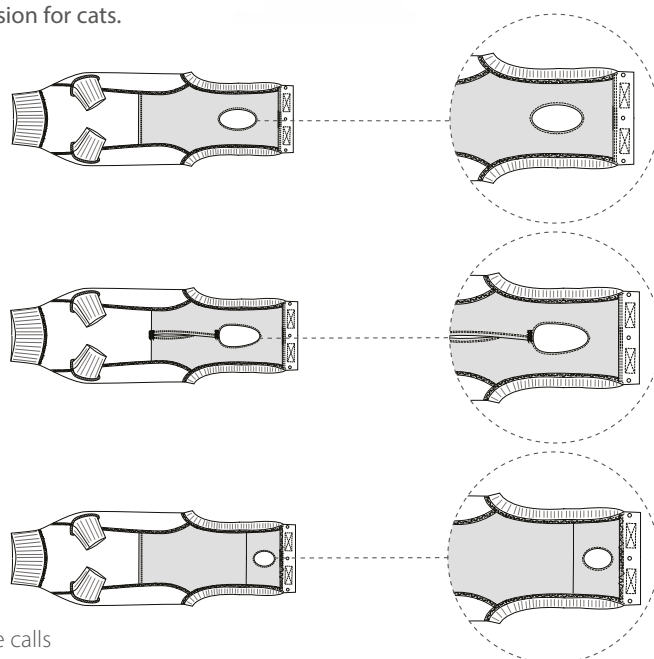

Body Suit Classic for Dogs

- Double fabric under the abdomen enabling pads to be inserted in case of fluid loss, incontinence or when the animal is in season
- Undo press studs and touch fasteners and pull back the fabric and roll up the fabric under the abdomen and above the back when nature calls
- It is suitable for bitches and male dogs