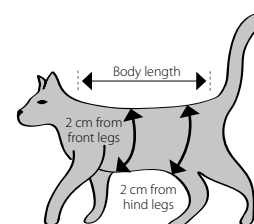

## Guideline for Sizes

The BUSTER Body Suit EasyGo for cats is available in 4 sizes.

Size measured from collar to base of the tail.

Cat. No	Size	Body length	Chest circumference (2 cm from front legs)	Abdomen circumference (2 cm from hind legs)	Suitable for
273960	3XS	27.5 cm	36 cm	30 cm	Young cat (small kitten)
273961	2XS	33 cm	42 cm	36 cm	Young cat (kitten)
273962	XS	38.5 cm	46 cm	40 cm	Adult cat
273963	S	43.5 cm	52 cm	46 cm	Adult cat (large breed)