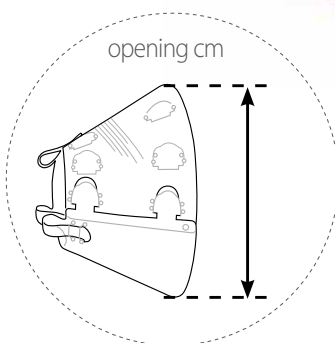

Cat. No	Size	Pk. Size	Suitable for	Kg
273500	XS	10/pk	Pekingese, Japanese Chin, Brussels griffon, Chihuahua	2-6 kg
273501	S	10/pk	Pug, Boston terrier, Cavalier King Charles spaniel, Shih Tzu	6 – 9 kg
273502	M	10/pk	French Bulldog, Lhasa Apso	9 – 16 kg
273503	L	10/pk	English Bulldog, American bulldog, Boxer, Bullmastiff	18 - 25 kg

273504 BUSTER Collar for Brachycephalic Breeds, assorted sizes, 2 x XS, 3 x S, 3 x M, 2 x L

Size	Neck-hole cm	Neck-hole inches	Opening cm	Opening inches	Length cm	Length inches
XS	8 - 9 cm	3.1 - 3.5"	17 - 20 cm	6.6 - 7.8"	10 cm	3.9"
S	9.5 - 10.5 cm	3.7 - 4.1"	23 - 25 cm	9.0 - 9.8"	12 cm	4.7"
M	12 - 14 cm	4.7 - 5.5"	30 - 33 cm	11.8 - 12.9"	16 cm	6.2"
L	14 - 17 cm	5.5 - 6.6"	36 - 40 cm	14.1 - 15.7"	20 cm	7.8"