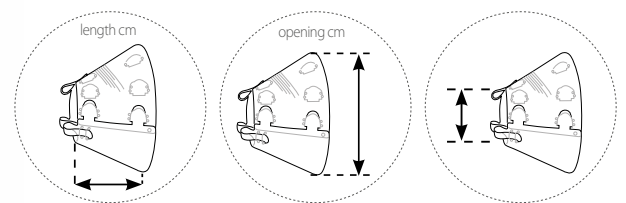

## Recommended use for BUSTER Design Collar Bones

- Postoperative care
- Wound care
- Spay/neuter recovery
- Hot spots and other skin ailments
- Skin diseases

Cat. No	Size	Pk. Size	Colour
273731	7.5 cm	10/pk	
273732	10cm	10/pk	
273733	12.5 cm	10/pk	
273734	15 cm	10/pk	
273735	20 cm	10/pk	
273736	25 cm	10/pk	
273737	30 cm	10/pk	

## Instructions for use

Scan QR code to see the video

273538 BUSTER Design Collar Bones, assorted sizes from 7.5 to 30 cm, 7/pk

Size	Length in cm / Inch	Opening in cm / Inch	Neck-hole in cm / Inch	Suitable for	Kg
7.5 cm	7.5 cm / 2.95"	13 - 15 cm / 5.1" - 5.9"	7 - 8 cm / 2.7" - 3.1"	Pomeranian, Chihuahua	1-3 kg
10 cm	10 cm / 3.93"	15 - 18 cm / 5.9" - 7.0"	7 - 8 cm / 2.7" - 3.1"	Yorkshire terrier, Bichon Frise, Maltese	3-5 kg
12.5 cm	12.5 cm / 4.92"	19 - 21 cm / 7.4" - 8.2"	9 - 10.5 cm / 3.5" - 4.1"	Danish/Swedish farmdog, Papillon, Cairn Terrier, Border Terrier	5-10 kg
15 cm	15 cm / 5.90"	20 - 22 cm / 7.8" - 8.6"	10 - 12 cm / 3.9" - 4.7"	Dutch Kooikerhondje, Scottish Terrier, Beagle, Irish Terrier	10-15 kg
20 cm	20 cm / 8.87"	23 - 27 cm / 9.0" - 10.6"	12 - 14 cm / 4.7" - 5.5"	Australian Shepherd, English Springer Spaniel, Staffordshire Bull Terrier	15-25 kg
25 cm	25 cm / 9.84"	34 - 42 cm / 13.3" - 16.5"	14 - 16 cm / 5.5" - 6.2"	Labrador Retriever, Siberian Husky, Irish Setter	25-30 kg
30 cm	30 cm / 11.81"	41 - 48 cm / 16.1" - 18.8"	15 - 18 cm / 5.9" - 7.0"	Golden Retriever, Boxer, Collie, German Shepherd	25-35 kg