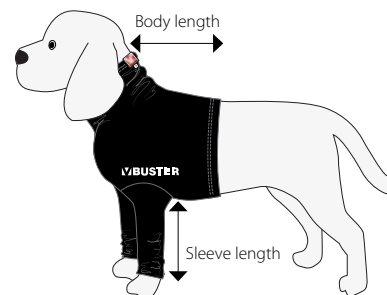

BUSTER Body Sleeves Front Legs

Guideline for Sizes

The BUSTER Body Sleeves for front legs is available in 8 sizes.

Cat. No	Description	Sleeve Length	Body Length	Suitable for
274046	BUSTER Body Sleeves, front legs XXXS	21 cm	24 cm	Small Chihuahua, kitten
274032	BUSTER Body Sleeves, front legs, XXS	25 cm	30 cm	Chihuahua, Toy poodle, Shih Tzu, Cat
274033	BUSTER Body Sleeves, front legs, XS	29 cm	36 cm	Yorkshire Terrier, Lhasa Apso, Toy poodle, Cat
274034	BUSTER Body Sleeves, front legs, S	33 cm	42 cm	Maltese, Pekingese, French Bulldog, Pug, Terrier
274035	BUSTER Body Sleeves, front legs, M	37 cm	46 cm	English Cocker Spaniel, Samoyed, Portuguese Podengo
274036	BUSTER Body Sleeves, front legs, L	41 cm	50 cm	Schnauzer, Poodle, Fox Terrier, Chow-Chow
274037	BUSTER Body Sleeves, front legs, XL	45 cm	57 cm	Collie, Appenzeller, Boxer, Labrador Retriever
274038	BUSTER Body Sleeves, front legs, XXL	49 cm	64 cm	Rottweiler, Golden Retriever, Herdershond

Instructions for use

1. Roll up the Body Sleeves between the hands having the KRUUSE logo at the top towards your own body
2. Pull the Body Sleeves over the dog's head having the KRUUSE logo on top of the dog's body
3. Pull the Body Sleeves over the dog's body
4. Roll up one of the sleeves with your hand from the bottom of the sleeve upwards
5. The dog's leg is lifted up and inserted into the sleeve. Your hand inside the sleeve holds the dog's paws avoiding the claws etc. to get caught. With your other hand you pull up the sleeve
6. Pull up the sleeve entirely till the elbow joint of the dog
7. Repeat bullet 4-6 on the second leg
8. Pull up the Body Sleeves around the body
9. Put your hand along the dog's back inside the Body Sleeve, from the back up to the neck, lift up enabling the Body Sleeve to fit correctly into the elbow joint and under the body of the dog

It is important that the sleeves are pulled up well so that the sleeve seam fully stretches the dog's body and snuggles the dog. Adjust the length of the sleeves, the sleeves can be folded to suit the dog or the remaining fabric can be cut off.

The BUSTER Body Sleeves are washable at 40°C

Instructions for use

Scan QR code to see the video