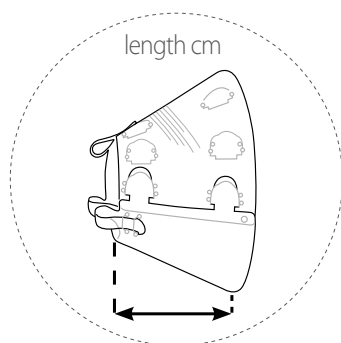

273504 BUSTER Collar for Brachycephalic Breeds, assorted sizes, 2 x XS, 3 x S, 3 x M, 2 x L

Size	Neck-hole cm	Neck-hole inches	Opening cm	Opening inches	Length cm	Length inches
XS	8 - 9 cm	3.1 - 3.5"	17 - 20 cm	6.6 - 7.8"	10 cm	3.9"
S	9.5 - 10.5 cm	3.7 - 4.1"	23 - 25 cm	9.0 - 9.8"	12 cm	4.7"
M	12 - 14 cm	4.7 - 5.5"	30 - 33 cm	11.8 - 12.9"	16 cm	6.2"
L	14 - 17 cm	5.5 - 6.6"	36 - 40 cm	14.1 - 15.7"	20 cm	7.8"