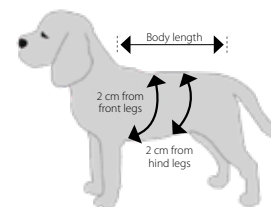

Cat. No	Size	Body length	Chest circumference (2 cm from front legs)	Abdomen circumference (2 cm from hind legs)	Suitable for
273968	3XS	26 cm	30 cm	26 cm	Small Chihuahua
273969	2XS	33 cm	38 cm	34 cm	Chihuahua, Toy poodle
273970	XS	39 cm	46 cm	42 cm	Yorkshire, Terrier, Lhasa, Toy poodle
273971	S	42 cm	54 cm	50 cm	Malteser, Pekingeser, French Bulldog, Mops, Terrier
273972	M	46 cm	58 cm	52 cm	English Cocker Spaniel, Samojeed, Portuguese Podengo
273973	L	53 cm	62 cm	56 cm	Schnauzer, Beagle, Poodle, Fox Terrier, Chow-Chow
273974	XL	63 cm	70 cm	64 cm	Collie, Appenzeller, Boxer, Schnauzer, Labrador
273975	2XL	74 cm	78 cm	70 cm	Rottweiler, Golden Retriever, Herdershond
273976	3XL	76 cm	86 cm	76 cm	Saint Bernhard, Newfoundlander

The BUSTER Body Suit is washable at 40°C