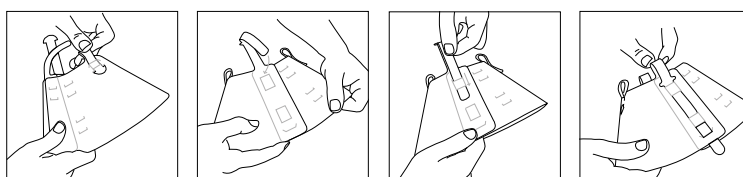

How to assemble the BUSTER Classic Collar