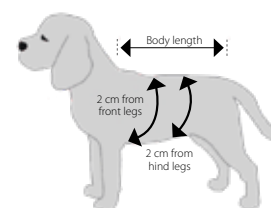

Cat. No	Size	Body length	Chest circumference (2 cm from front legs)	Abdomen circumference (2 cm from hind legs)	Suitable for
273951	3XS	25 cm	30 cm	26 cm	Small Chihuahua
273952	2XS	32 cm	38 cm	34 cm	Chihuahua, Toy poodle
273953	XS	38 cm	46 cm	42 cm	Yorkshire, Terrier, Lhasa, Toy poodle
273954	S	41 cm	54 cm	50 cm	Malteser, Pekingeser, French Bulldog, Mops, Terrier
273955	M	45 cm	58 cm	52 cm	English Cocker Spaniel, Samojeed, Portuguese Podengo
273956	L	52 cm	62 cm	56 cm	Schnauzer, Beagle, Poodle, Fox Terrier, Chow-Chow
273957	XL	62 cm	70 cm	64 cm	Collie, Appenzeller, Boxer, Schnauzer, Labrador
273958	2XL	73 cm	78 cm	70 cm	Rottweiler, Golden Retriever, Herdershond
273959	3XL	75 cm	86 cm	76 cm	Saint Bernhard, Newfoundlander

The BUSTER Body Suit Classic for dogs is available in 9 sizes.

Size measured from collar to base of the tail.