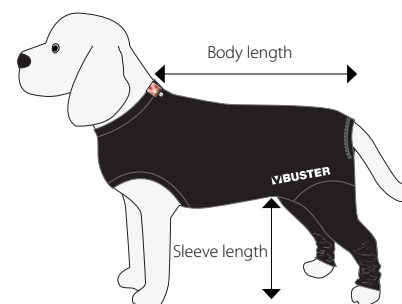

BUSTER Body Sleeves Hind Legs

Guideline for Sizes

The BUSTER Body Sleeves for hind legs is available in 8 sizes.

Cat. No	Description	Sleeve Length	Body Length	Suitable for
274047	BUSTER Body Sleeves, hind legs, XXXS	27 cm	28 cm	Small Chihuahua, kitten
274039	BUSTER Body Sleeves, hind legs, XXS	31 cm	36 cm	Chihuahua, Toy poodle, Shih Tzu, Cat
274040	BUSTER Body Sleeves, hind legs, XS	35 cm	45 cm	Yorkshire Terrier, Lhasa Apso, Toy poodle, Cat
274041	BUSTER Body Sleeves, hind legs, S	39 cm	50 cm	Maltese, Pekingese, French Bulldog, Pug, Terrier
274042	BUSTER Body Sleeves, hind legs, M	43 cm	55 cm	English Cocker Spaniel, Samoyed, Portuguese Podengo
274043	BUSTER Body Sleeves, hind legs, L	47 cm	61 cm	Schnauzer, Poodle, Fox Terrier, Chow-Chow
274044	BUSTER Body Sleeves, hind legs, XL	51 cm	71 cm	Collie, Appenzeller, Boxer, Labrador Retriever
274045	BUSTER Body Sleeves, hind legs, XXL	55 cm	81 cm	Rottweiler, Golden Retriever, Herdershond

Instructions for use

1. Roll up the Body Sleeve and one sleeve between the hands, the KRUUSE logo must be on top of the dog's back
2. Put one of the dog's leg legs into the sleeve and pull the sleeve entirely till the dog's groin
  Pull the tail through the tail hole at the end of the Body Sleeve
3. Roll up the other sleeve and put the dog's second leg into the sleeve, pull up the sleeve entirely till the groin
4. Drag the Body Sleeve over the body of the dog
5. Lift up one front leg and pull through the leg hole in the Body Sleeve
6. Lift up the second front leg and pull through the leg hole in the Body Sleeve
7. Drag the Body Sleeve all the way up to the neck of the dog. Put your hand inside the Body Sleeve along the dog's back from the dog's ears to the tail - and pull up the Body Sleeve in place

It is important that the sleeves are pulled up all the way so that the seam follows the body of the dog (in the groin).

Adjust the length of the sleeves of the hind legs, the sleeves can be folded to suit the dog or the remaining fabric can be cut off.

Instructions for use

Scan QR code to see the video