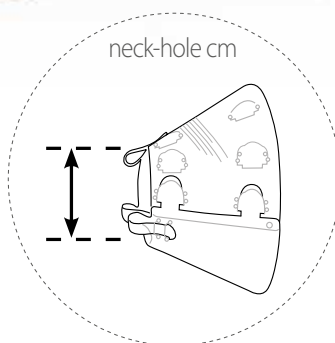

- Quick fastening system
- Full body coverage
- Multiple adjustment points for proper fit

Recommended use for BUSTER dog collar for brachycephalic breeds:

- Postoperative care
- Wound care
- Spay/neuter recovery
- Hot spots and other skin ailments
- Skin diseases

The BUSTER dog collar for brachycephalic breeds is transparent and has the quick and simple "Clic" closing system which is well-known from the BUSTER Clic Collars.

The collars are made of 100% polypropylene.

273504 BUSTER Collar for Brachycephalic Breeds, assorted sizes, 2 x XS, 3 x S, 3 x M, 2 x L

Size	Neck-hole cm	Neck-hole inches	Opening cm	Opening inches	Length cm	Length inches
XS	8 - 9 cm	3.1 - 3.5"	17 - 20 cm	6.6 - 7.8"	10 cm	3.9"
S	9.5 - 10.5 cm	3.7 - 4.1"	23 - 25 cm	9.0 - 9.8"	12 cm	4.7"
M	12 - 14 cm	4.7 - 5.5"	30 - 33 cm	11.8 - 12.9"	16 cm	6.2"
L	14 - 17 cm	5.5 - 6.6"	36 - 40 cm	14.1 - 15.7"	20 cm	7.8"