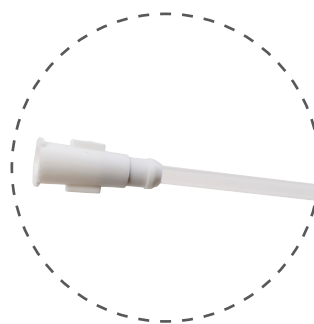

BUSTER Dog Catheter

The popular range of BUSTER Dog Catheter now consists of 7 sizes of catheters!

- Female luer lock fitting
- Rigid though flexible polypropylene catheter tubing for easy introduction
- Rounded end and atraumatic side holes to avoid tissue damage
- Userfriendly blister packaging
- 12/pk

Cat. No	Size, Metric	Size, Imperial
273405	1.3 mm x 50 cm	4 Fr x 20 in
273406	1.6 mm x 50 cm	5 Fr x 20 in
273410	2.0 mm x 50 cm	6 Fr x 20 in
273411	2.3 mm x 50 cm	7 Fr x 20 in
273420	2.6 mm x 50 cm	8 Fr x 20 in
273421	3.0 mm x 50 cm	9 Fr x 20 in
273430	3.3 mm x 50 cm	10Fr x 20 in

Rounded end and atraumatic side holes

Flexible polypropylene tubing

Female luer lock fitting